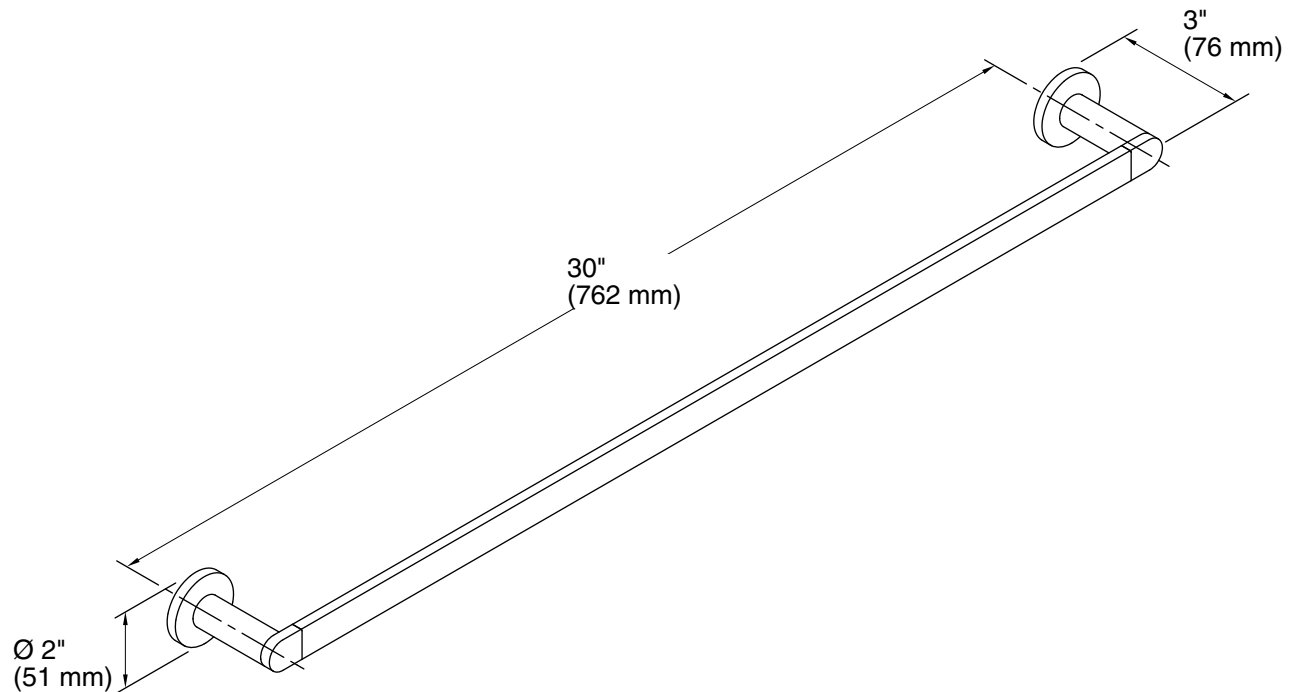

Color	Code	Description
	CP	Polished Chrome
	BL	Matte Black
	2MB	Vibrant™ Brushed Moderne Brass
	TT	Vibrant Titanium

Technical Information

All product dimensions are nominal.

Installation Type: Wall-mount